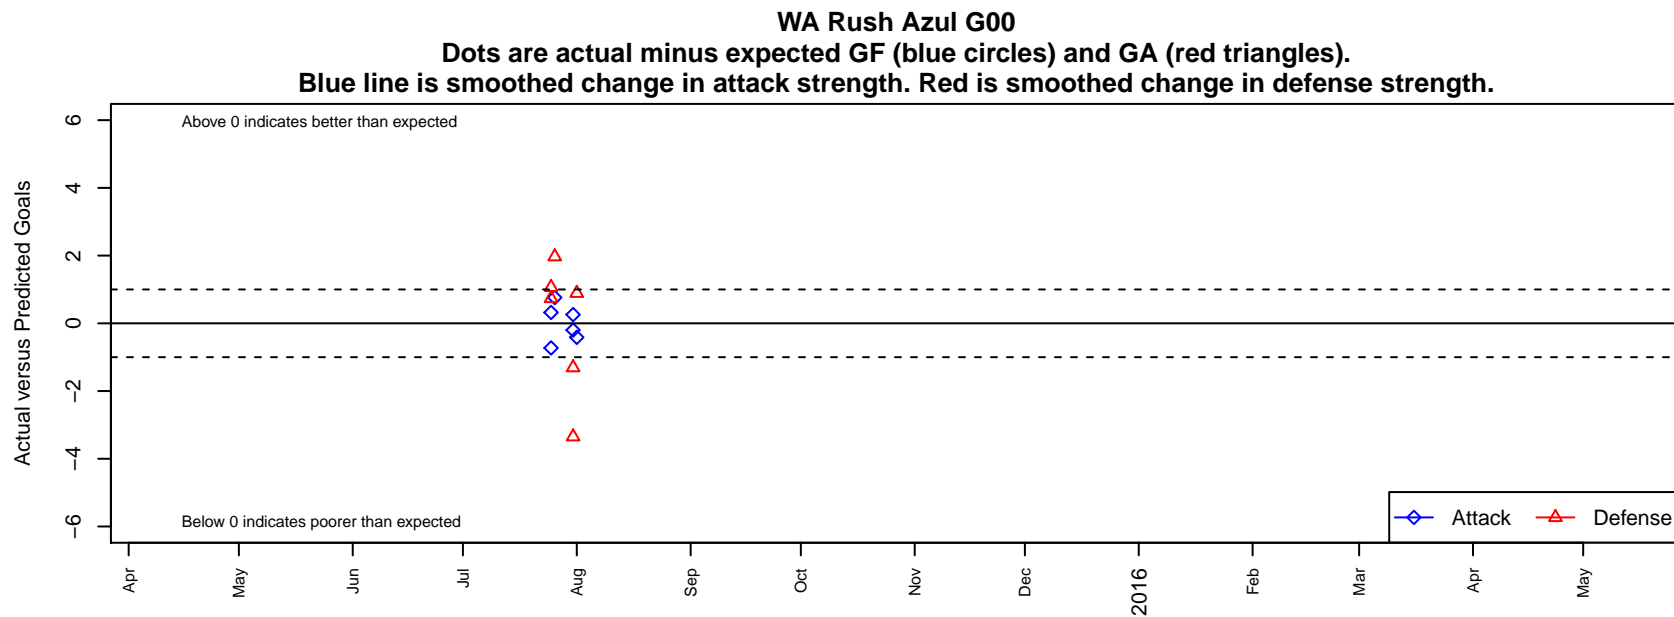

WA Rush Azul G00

Washington Rush SC
Everett, WA
G00 total strength=931
attack=1.67 defense=1.48

alt names used:
Washington Rush G00 Azul
WASHINGTON RUSH G00 AZUL (WA)

Venues played:
2015 Sounders FC Cup GU15
2015 WA Rush Cup GU15 Silver U15